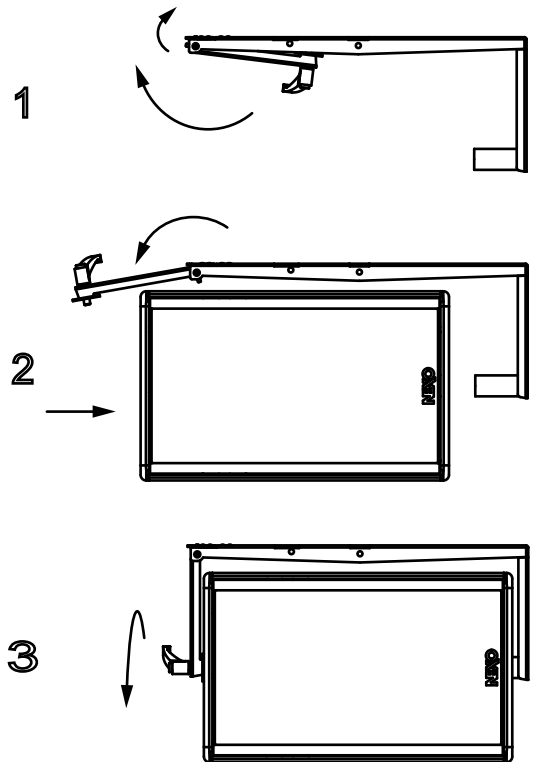

NEXO

#FLYTR-PS10

PS10 Touring Cradle

PS10 Touring Cradle Adapter (not including)

ref : #FLYTADP-PS

Take away original screws and use the 2 screws provided to fix the new adapter.

HEXALOBULAR SOCKET
LOW HEAD CAP SCREWS
M6x10 (TORX n°30)

SEALING GASKET

WARNING :

Screws must be secured using *Loctite 243™*

+ XHBRK

+ TCBRK V2

+ TCBRK V2 - 60° VERTICAL TILT