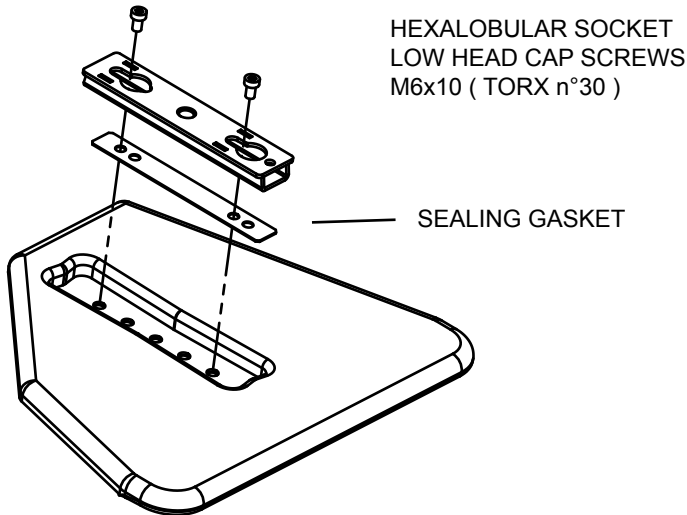

NEXO

#FLYTR-PS10

PS10 Touring Cradle

PS10 Touring Cradle Adapter (not including)

ref : #FLYTADP-PS

Take away original screws and use the 2 screws provided to fix the new adapter.

HEXALOBULAR SOCKET
LOW HEAD CAP SCREWS
M6x10 (TORX n°30)

SEALING GASKET

WARNING :

Screws must be secured using *Loctite 243™*

+ XHBRK

+ TCBRK V2

+ TCBRK V2 - 60° VERTICAL TILT