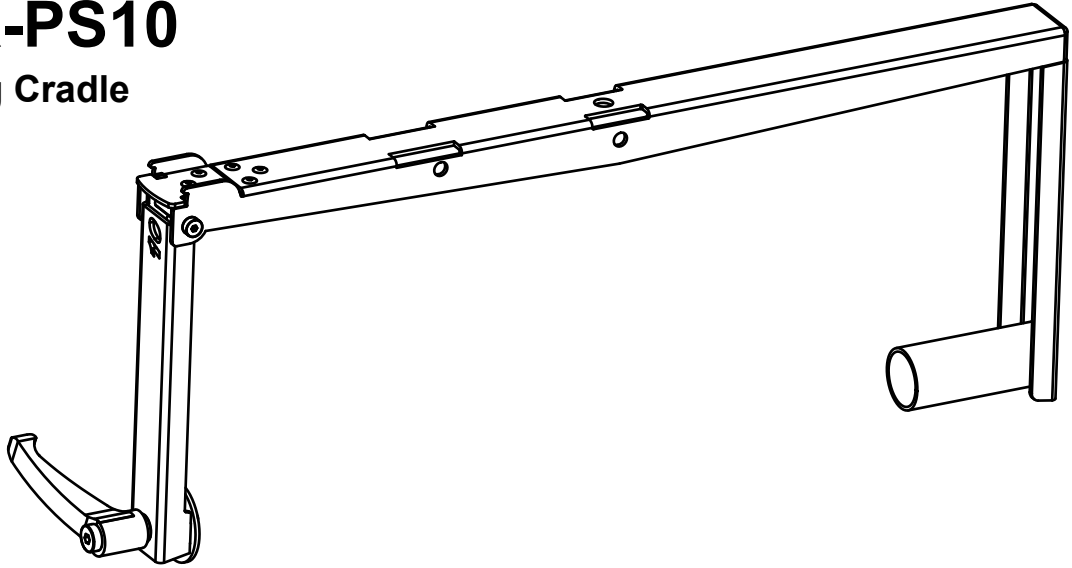

NEXO

#FLYTR-PS10

PS10 Touring Cradle

PS10 Touring Cradle Adapter (not including)

ref : #FLYTADP-PS

Take away original screws and use the 2 screws provided to fix the new adapter.

HEXALOBULAR SOCKET
LOW HEAD CAP SCREWS
M6x10 (TORX n°30)

SEALING GASKET

WARNING :

Screws must be secured using *Loctite 243™*

+ XHBRK

+ TCBRK V2

+ TCBRK V2 - 60° VERTICAL TILT